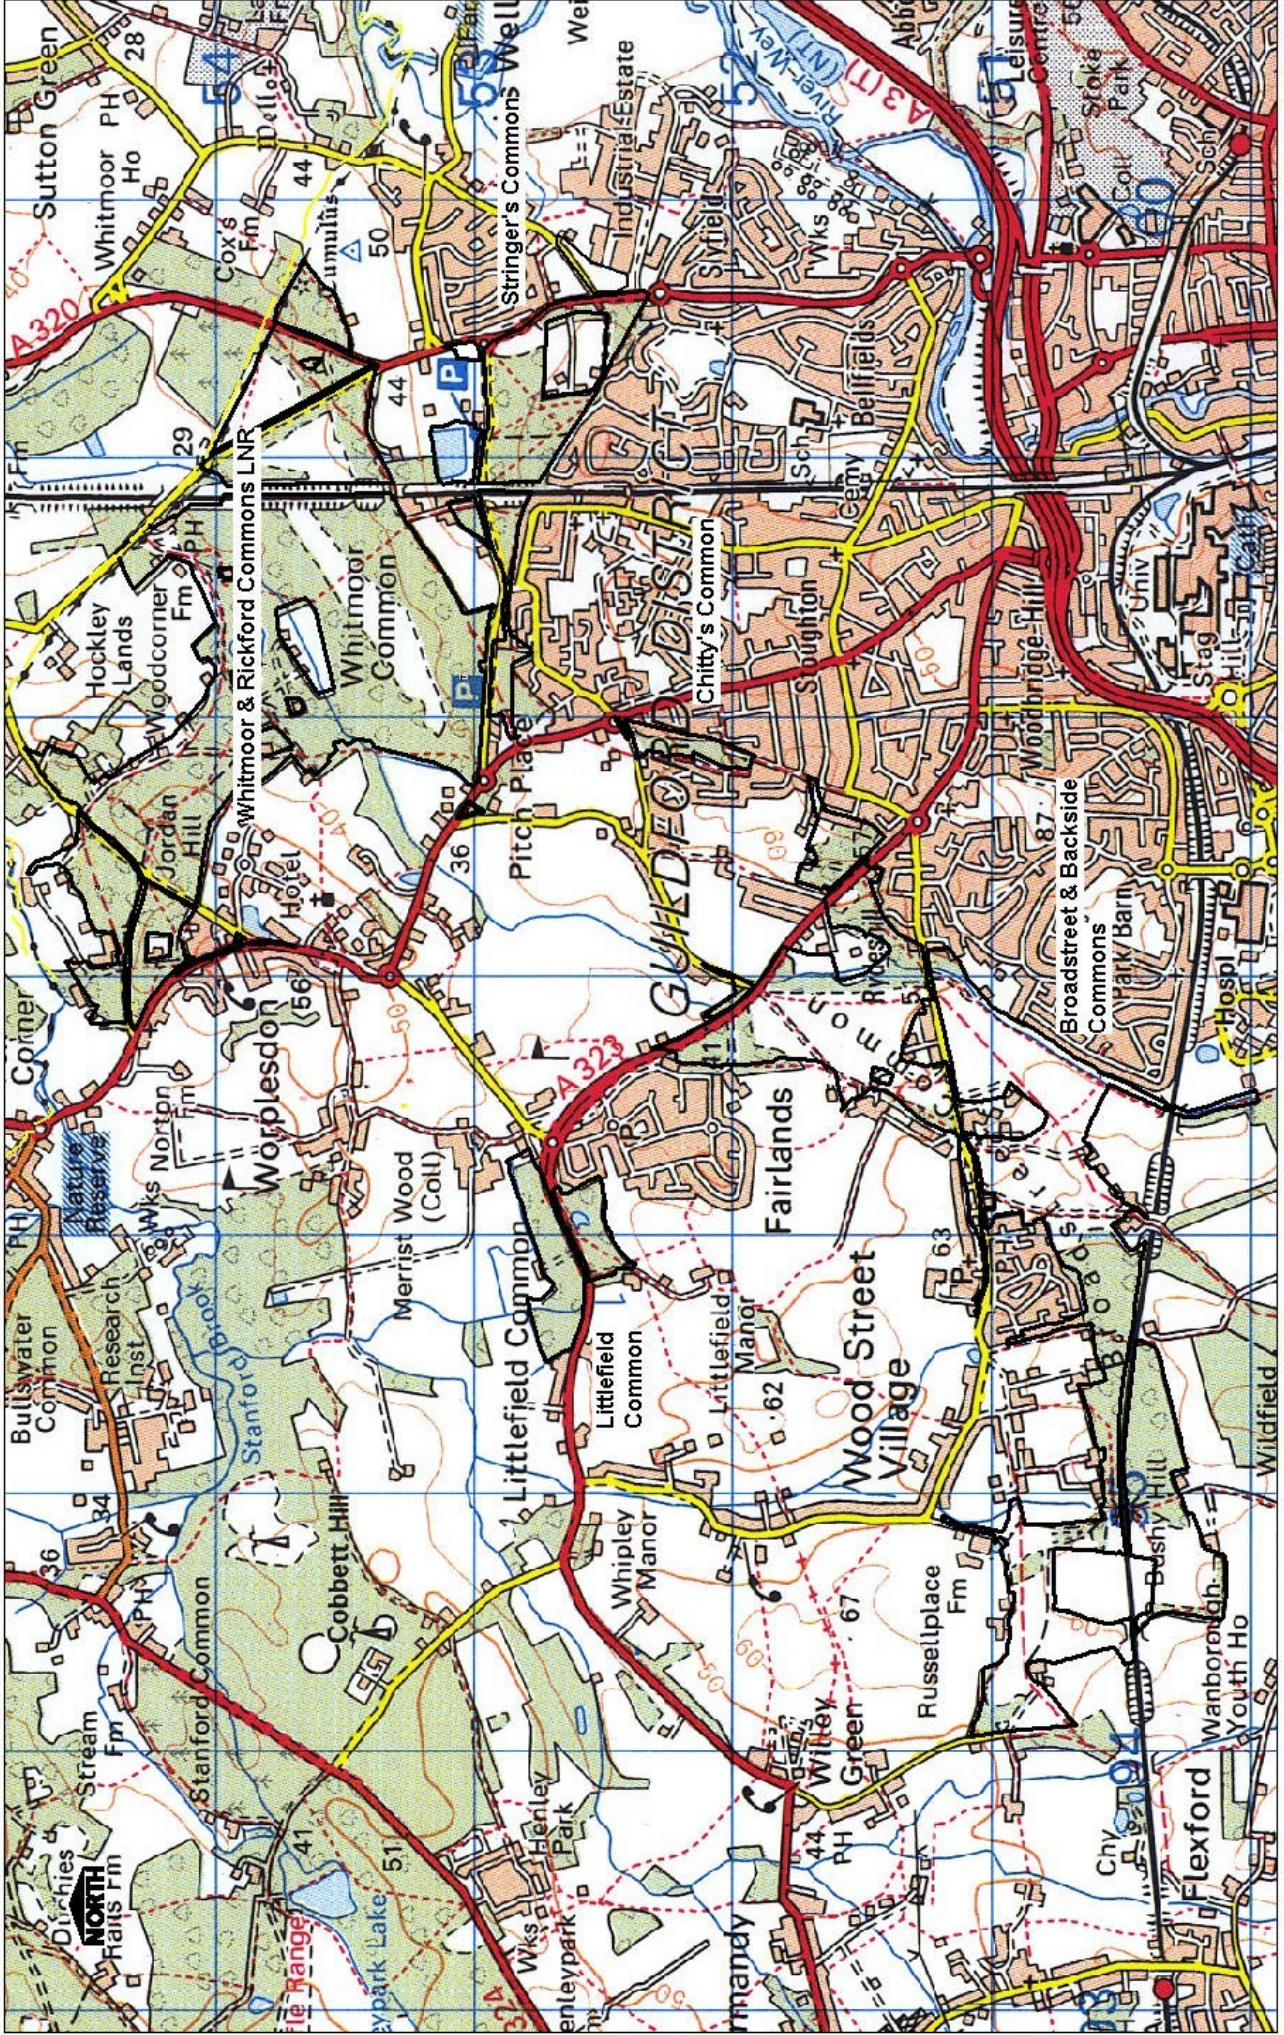

# Worplesdon Group of Commons

COUNTRYSIDE SERVICES

\*Reproduced from the Ordnance Survey mapping with the permission of the Controller of HMSO. Crown copyright. Unauthorised reproduction infringes Crown copyright and may lead to prosecution or civil proceedings.  
Surrey County Council, LA076872, 2003

Scale 1:20000